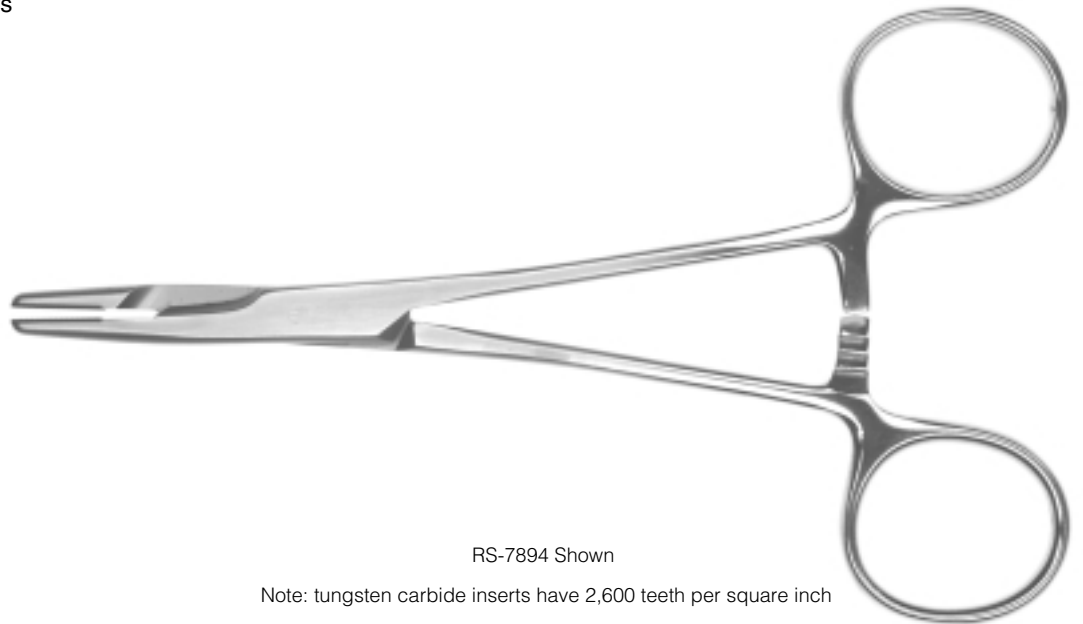

WEBSTER  
smooth jaws, delicate  
length 4<sup>3</sup>/<sub>4</sub>"  
length 5"  
serrated carbide jaws  
length 5"

RS-7830 Shown

- HALSEY
- length 5"
- RS-7840** smooth jaws
- RS-7841** serrated jaws
- carbide
- RS-7841L** left handed version

RS-7880 Shown

OLSEN-HEGAR  
 needle holder scissors  
 combination cross  
 serration tip

- RS-7884** length 5 1/2"
- RS-7886** length 6 1/2"

RS-7884 Shown

OLSEN-HEGAR  
 needle holder scissors  
 combination  
 with carbide jaws  
 length 4 3/4" TC

- RS-7892 length 4 3/4" TC
- RS-7894** length 5 1/2"
- RS-7896** length 6 1/2"

RS-7894 Shown

Note: tungsten carbide inserts have 2,600 teeth per square inch

**RS-7900** METZENBAUM  
length 7"  
straight

**RS-7910** MAYO-HEGAR  
length 5"  
**RS-7912** length 6"  
**RS-7912L** left handed version  
**RS-7920** with carbide jaws  
length 5"  
**RS-7922** with carbide jaws  
length 6"

RS-7910 Shown

Note: tungsten carbide inserts have 2,600 teeth per square inch

**RS-7960**  
BROWN  
convex jaw  
with fine serrations  
for easy suture tying  
length 5<sup>1</sup>/<sub>4</sub>"

RS-7960 Shown