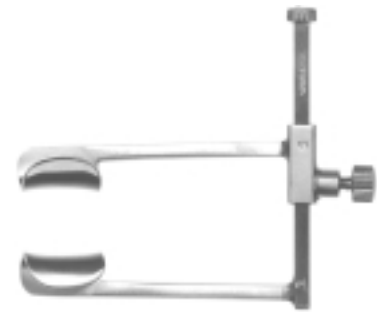

RS-6500 AGRICOLA
 3x3 prongs
 depth 4mm
 spread 1"
 length 1 1/2"

RS-6502 GOLDSTEIN
 3x3 prongs
 depth 5mm
 spread 3/4"
 length 1"

RS-6510 Shown

RS-6510 ALM
 4x4 prongs
 depth 3mm
 spread 2 1/4"
 length 2 3/4"
RS-6514 depth 13mm
 spread 3"
 length 4"

RS-6521 Shown

RS-6521 Cross Action Retractor
 with ratchet
 spread 1"
 length 4"
 angled
 4x4 blunt prongs
RS-6524 straight
 4x4 blunt prongs

RS-6540 BARRAQUER
 wire blades
 spread 12mm
 blade width 10mm
 length 1 3/4"

RS-6550 MURDOCK
 non-magnetic, chrome
 spread 38mm
 blade width 15mm
 length 2¹/₄"

RS-6560 MCKINNEY RETRACTOR
 spread 2"
 blade width 15mm

RS-6561 COOK
 non-magnetic
 spread 1.5"
 blade width 11mm
 length 2"

RS-6570 CASTROVIEJO
 non-magnetic
 spread 35mm
 blade length 15mm
 blade depth 5mm
 length 3³/₄"

RS-6585 DAVIS
 3x3 blunt prongs
 spread 2.5"
 length 4¹/₂"