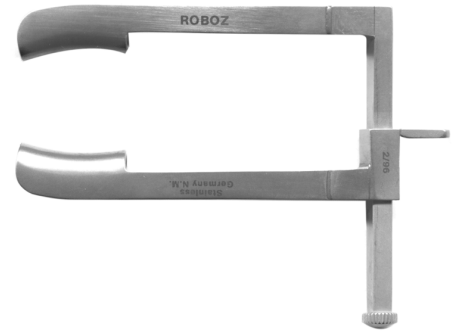

RS-6500 AGRICOLA
 3x3 prongs
 depth 4mm
 spread 1"
 length 1 1/2"

RS-6502 GOLDSTEIN
 3x3 prongs
 depth 5mm
 spread 3/4"
 length 1"

RS-6510 Shown

RS-6510 ALM
 4x4 prongs
 depth 3mm
 spread 2 1/4"
 length 2 3/4"
RS-6514 depth 13mm
 spread 3"
 length 4"

RS-6521 Shown

RS-6521 Cross Action Retractor
 with ratchet
 spread 1"
 length 4"
 angled
 4x4 blunt prongs
RS-6524 straight
 4x4 blunt prongs

RS-6540 BARRAQUER
 wire blades
 spread 12mm
 blade width 10mm
 length 1 3/4"

RS-6550 MURDOCK
 non-magnetic, chrome
 spread 38mm
 blade width 15mm
 length 2¹/₄"

RS-6560 MCKINNEY RETRACTOR
 spread 2"
 blade width 15mm

RS-6561 COOK
 non-magnetic
 spread 1.5"
 blade width 11mm
 length 2"

RS-6570 CASTROVIEJO
 non-magnetic
 spread 35mm
 blade length 15mm
 blade depth 5mm
 length 3³/₄"

RS-6585 DAVIS
 3x3 blunt prongs
 spread 2.5"
 length 4¹/₂"