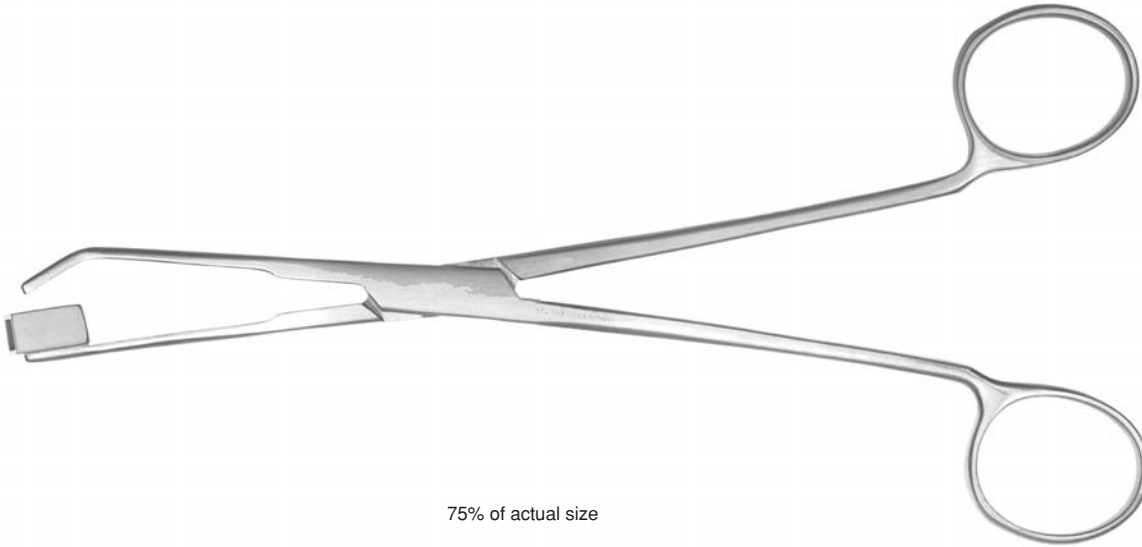

RS-5410 Clip Applying Forceps
for micro clips
length 5¹/₂"

RS-5440 Micro Clip
applying forceps
with lock
length 5³/₄"

RS-5450

SCHWARTZ clip applying forceps for temporary clips length 8"

75% of actual size

RS-5452

SCHWARTZ temporary clip straight, smooth 795gr pressure jaw width 1.7mm jaw length 8mm clip length 1"

RS-5457

SCHWARTZ temporary clip slight angle, smooth 795gr pressure jaw width 1.7mm jaw length 8mm clip length 1"

RS-5459

SCHWARTZ temporary clip strong angle, smooth 795gr pressure jaw width 1.7mm jaw length 8mm clip length 1"