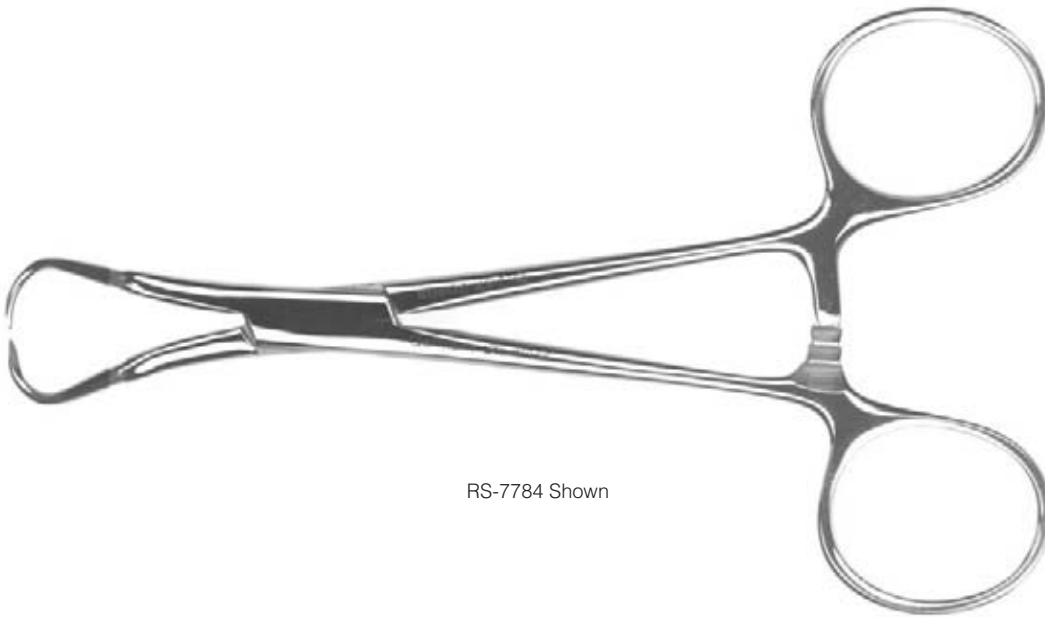

RS-7760

JONES
towel clamp
cross action
light weight
length 2¹/₄"

RS-7784 Shown

RS-7780

BACKHAUS
towel clamp

RS-7784

length 3¹/₂"
length 5¹/₄"