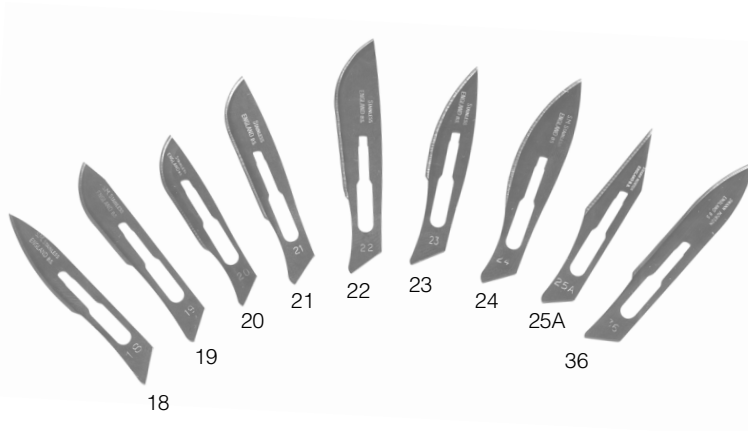

- RS-9801-10** Sterile Scalpel Blades
- RS-9801-11** interchangeable
- RS-9801-12** nos. 10, 11, 12, 12D, 14,
- RS-9801-12D** 15, 15C
- RS-9801-14** for use with handles
- RS-9801-15** #3 & #7
- RS-9801-15C** box of 100

- RS-9861-18** Sterile Scalpel Blades
- RS-9861-19** interchangeable
- RS-9861-20** nos. 18, 19, 20, 21, 22,
- RS-9861-21** 23, 24, 25A, 36
- RS-9861-22** for use with handle #4
- RS-9861-23** box of 100
- RS-9861-24**
- RS-9861-25A**
- RS-9861-36**