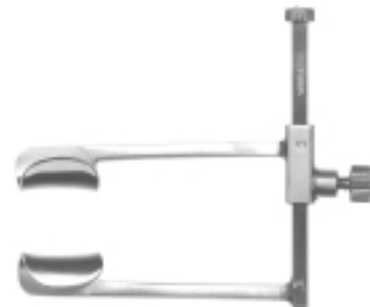

RS-6550 MURDOCK
 non-magnetic, chrome
 spread 38mm
 blade width 15mm
 length 2¹/₄"

RS-6560 MCKINNEY RETRACTOR
 spread 2"
 blade width 15mm

RS-6561 COOK
 non-magnetic
 spread 1.5"
 blade width 11mm
 length 2"

RS-6570 CASTROVIEJO
 non-magnetic
 spread 35mm
 blade length 15mm
 blade depth 5mm
 length 3³/₄"

RS-6585 DAVIS
 3x3 blunt prongs
 spread 2.5"
 length 4¹/₂"

	SENN
	double end
	length 6 ^{1/2} "
RS-6610	3 sharp prongs
RS-6612	3 blunt prongs

RS-6610 Shown

RS-6614	RAGNELL
	double end
	3mm x 5mm
	5mm x 15mm
	length 6"

RS-6628	Rake retractor
	rigid shaft
	length 6"
	2 prongs, blunt

RS-6622 Shown

1-800-424-2984
www.roboz.com

RS-6630 Rake retractor
rigid shaft
length 6"
3 prongs, blunt

RS-6624 Shown

RS-6670 DESMARRES
length 5 1/2"
blade width 11mm
RS-6672 blade width 13mm

RS-6672 Shown

RS-8600 WEITLANER
2 x 3 prongs
spread 1 1/2"
length 4"
sharp
RS-8602 blunt

RS-8600 Shown

RS-8612 Shown

RS-8612WEITLANER
3 x 4 prongs, blunt
spread 1³/₄"
length 5¹/₂"**RS-8614**spread 3¹/₂"
length 6¹/₂"**RS-8616**spread 4³/₄"
length 8"**1-800-424-2984**
www.roboz.com