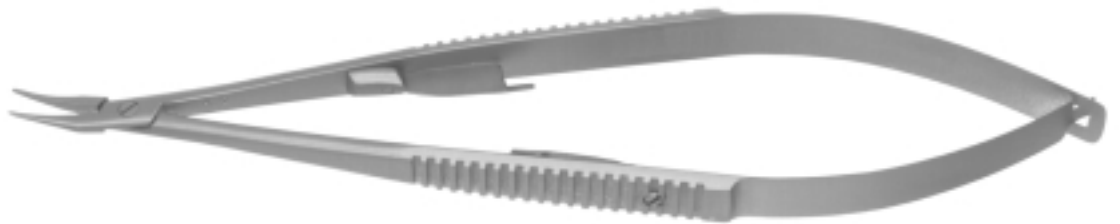

RS-6403 PATTON
 straight without lock, serrated
 length 4^{1/2}"
 serrated

RS-6410 CASTROVIEJO
 length 5^{3/4}"
 straight without catch
RS-6412 straight with catch

RS-6412 Shown

RS-6416 CASTROVIEJO
 extra delicate
 0.6mm wide jaws
 to hold 7-0 to 10-0
 sutures
 length 5^{3/4}"
 straight with catch
RS-6417 curved with catch

RS-6417 Shown

RS-6421 Shown

RS-6421

McPHERSON
length 4"
curved
smooth tapered jaws

RS-6430

CASTROVIEJO
round handle with lock
carbide jaws
length 4 1/2"

RS-6437 Shown

RS-6437

Micro Needle Holder
0.6mm tips
length 5 1/8"
curved jaws with lock

RS-6445 Shown

RS-6445

Micro Needle Holder
0.6mm tips
length 7 1/8"
curved jaws with lock

RS-6400

KALT
with spring catch
length 5^{1/2}"