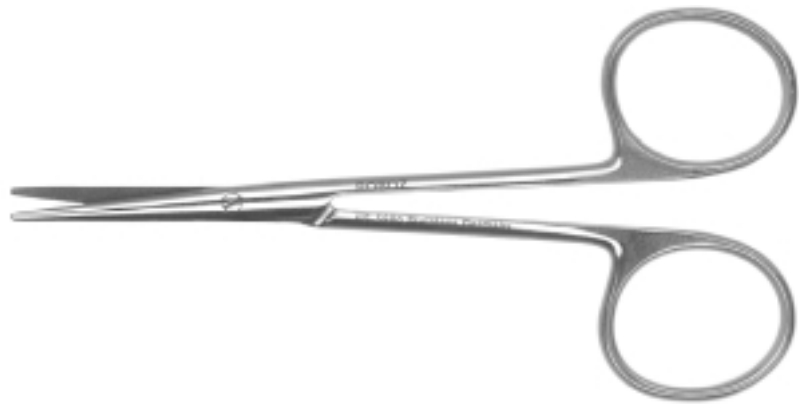

RS-5962**RS-5965**

KNAPP

blade length 27mm

length 4"

straight, blunt-blunt

curved, blunt-blunt

Micro Dissecting
blade length 22mm
length 4"
RS-5980 straight, blunt
RS-5981 curved, blunt

RS-5980 Shown

Micro Dissecting
blade length 25mm
length 4^{1/2}"
RS-5982 straight, blunt, standard
RS-5982L left handed version
RS-5984 straight, blunt, carbide
blades

Micro Dissecting
blade length 25mm
length 4^{1/2}"
RS-5983 curved, blunt, standard
RS-5983L left handed version
RS-5985 curved, blunt, carbide
blades

RS-5983 Shown

Micro Dissecting
blade length 26mm
length 4"
RS-5990 straight, probe points

RS-5990 Shown

**RS-5998**

Micro Dissecting
angled
probe points
blade length 24mm
length 4^{1/2}"

RS-6010 Shown

RS-6010