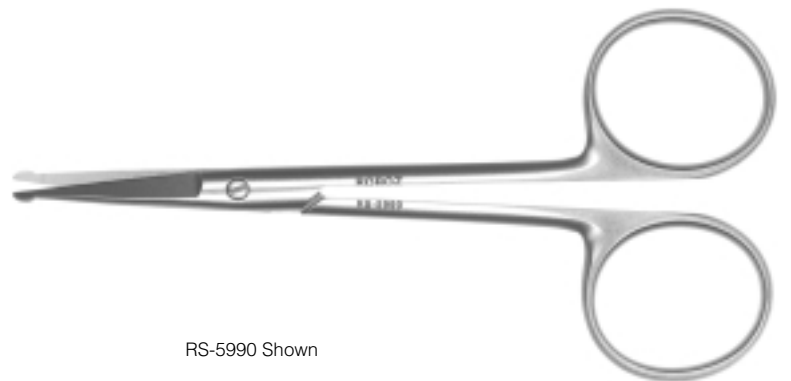

Micro Dissecting
blade length 25mm
length 4^{1/2}"
RS-5983 curved, blunt, standard
RS-5983L left handed version
RS-5985 curved, blunt, carbide
blades

RS-5983 Shown

Micro Dissecting
blade length 26mm
length 4"
RS-5990 straight, probe points

RS-5990 Shown