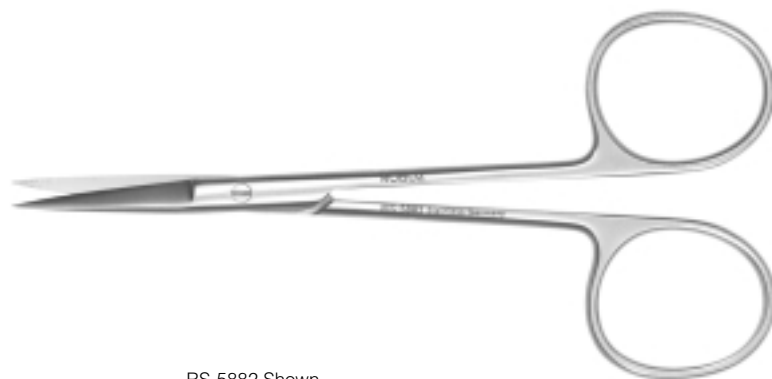

Micro Dissecting
23mm blades
flat shanks & large rings
length 4"
RS-5852 straight, sharp
RS-5853 curved, sharp

RS-5852 Shown

RS-5859 WILMER
angled on flat
sharp
blade length 15mm
length 4"

RS-5865 Micro Dissecting
curved
flat shanks
large finger rings
blade length 19mm
length 4"

1-800-424-2984
www.roboz.com

**RS-5869**

BIRO
 angled on flat
 sharp outside edges
 blade length 17mm
 length 4"

**RS-5871**

GRADLE
 slightly curved
 sharp points
 blade length 12mm
 length 4"

**RS-5880****RS-5881**

Micro Dissecting
 20mm blades
 length 3¹/₂"
 straight, sharp
 curved, sharp

RS-5880 Shown

- RS-5882** Micro Dissecting
length 4"
straight, sharp
blade length 24mm
- RS-5883** curved, sharp
blade length 24mm

RS-5882 Shown

- RS-5910** Micro Dissecting
blade length 23mm
length 3 1/2"
straight, sharp
- RS-5911** curved, sharp

RS-5910 Shown

- RS-5912** Micro Dissecting
straight, sharp
blade length 24mm
length 4 1/2"
standard
- RS-5912L** left handed version
- RS-5912SC** SURE CUT
- RS-5914** carbide blades
- RS-5914SC** SURE CUT, carbide