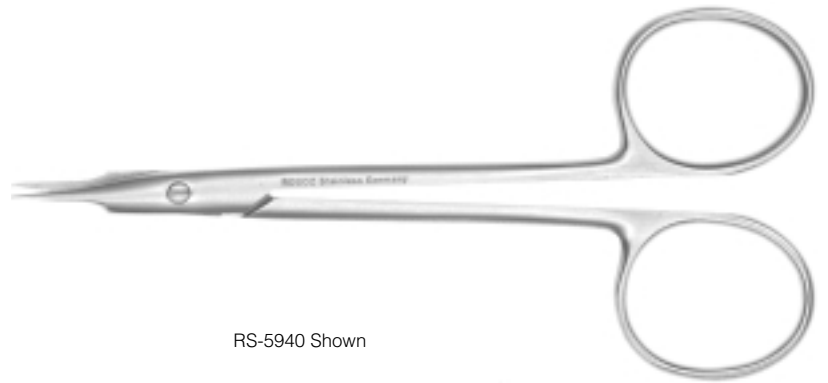

- RS-5918** Micro Dissecting angled, sharp
 blade length 25mm
 length 4¹/₂"

- RS-5921** Micro Dissecting curved on side, sharp
 blade length 22mm
 length 4¹/₂"

- RS-5925** LA GRANGE
 double curve
 sharp serrated
 blade length 18mm
 length 4¹/₄"

RS-5928 O'BRIEN
angular
blade length 14mm
length 3³/₄"

RS-5930 McGUIRE
right
blade length 15mm
length 4"

RS-5940 STEVENS
blade length 19mm
length 4¹/₄"
straight, sharp
RS-5941 curved, sharp

RS-5940 Shown

1-800-424-2984
www.roboz.com

RS-5942 Shown

RS-5942**RS-5943**

STEVENS

blade length 19mm

length 4^{1/4}"

straight, blunt

curved, blunt