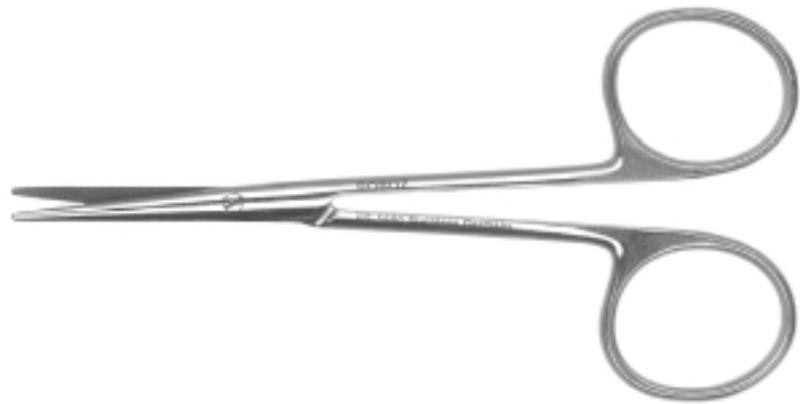

RS-5962**RS-5965**

KNAPP

blade length 27mm

length 4"

straight, blunt-blunt

curved, blunt-blunt

Micro Dissecting
blade length 22mm
length 4"
RS-5980 straight, blunt
RS-5981 curved, blunt

RS-5980 Shown

Micro Dissecting
blade length 25mm
length 4¹/₂"
RS-5982 straight, blunt, standard
RS-5982L left handed version
RS-5984 straight, blunt, carbide
blades

Micro Dissecting
blade length 25mm
length 4¹/₂"
RS-5983 curved, blunt, standard
RS-5983L left handed version
RS-5985 curved, blunt, carbide
blades

RS-5983 Shown

Micro Dissecting
blade length 26mm
length 4"
RS-5990 straight, probe points

RS-5990 Shown

**RS-5998**

Micro Dissecting
angled
probe points
blade length 24mm
length 4^{1/2}"

RS-6010 Shown

RS-6010