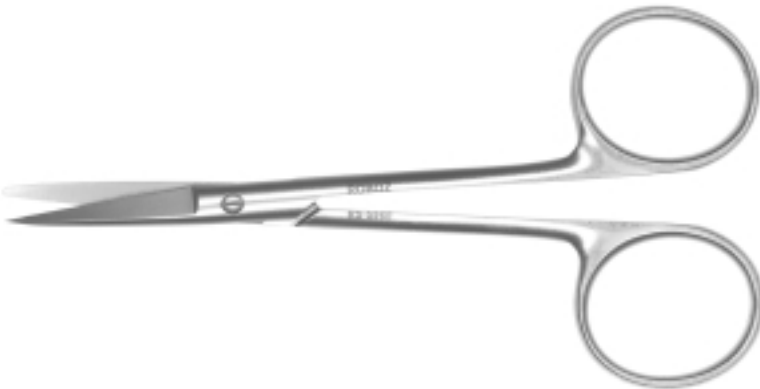

- RS-5918** Micro Dissecting angled, sharp
 blade length 25mm
 length 4¹/₂"

- RS-5921** Micro Dissecting curved on side, sharp
 blade length 22mm
 length 4¹/₂"

- RS-5925** LA GRANGE
 double curve
 sharp serrated
 blade length 18mm
 length 4¹/₄"

1-800-424-2984
www.roboz.com

RS-5942 Shown

RS-5942**RS-5943**

STEVENS

blade length 19mm

length 4^{1/4}"

straight, blunt

curved, blunt

RS-5960 Shown

RS-5960**RS-5963**

KNAPP

blade length 27mm

length 4"

straight, sharp-blunt

curved, sharp-blunt

RS-5962 Shown