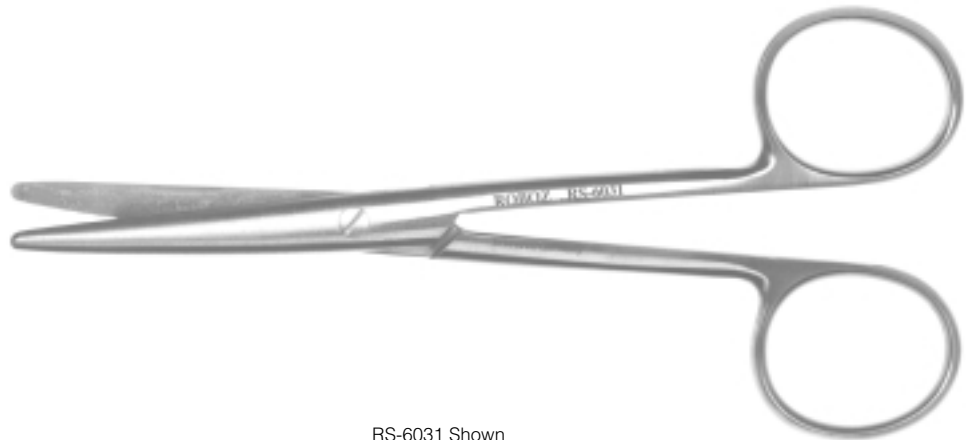

RS-5983 Shown

Micro Dissecting
blade length 26mm
length 4"
RS-5990 straight, probe points

RS-5990 Shown

**RS-5998**

Micro Dissecting
angled
probe points
blade length 24mm
length 4^{1/2}"

RS-6010 Shown

RS-6010

METZENBAUM
length 5"

RS-6010SC

straight, blunt
blade length 25mm

RS-6013

SURE CUT
straight, blunt
blade length 25mm

RS-6013SC

curved, blunt
blade length 27mm
SURE CUT
curved, blunt
blade length 27mm

**RS-6015**

RAGNELL
curved
slender blunt points
blade length 27mm
length 5"

RS-6031
Micro Dissecting
blade length 40mm
length 5"
light curve, blunt

RS-6031 Shown

RS-6043
POTTS-SMITH
blade length 13mm
length 7"
45° angle

RS-6050 Shown

RS-6058

KELLY

angled, sharp

blade length 29mm

length 6¹/₄"

Ordering Information

Phone To Order by phone call Toll Free **1-800-424-2984**
Our experienced customer support staff will courteously and efficiently assist you. Our business hours are:
8:30 a.m. to 5:30 p.m. Eastern Time