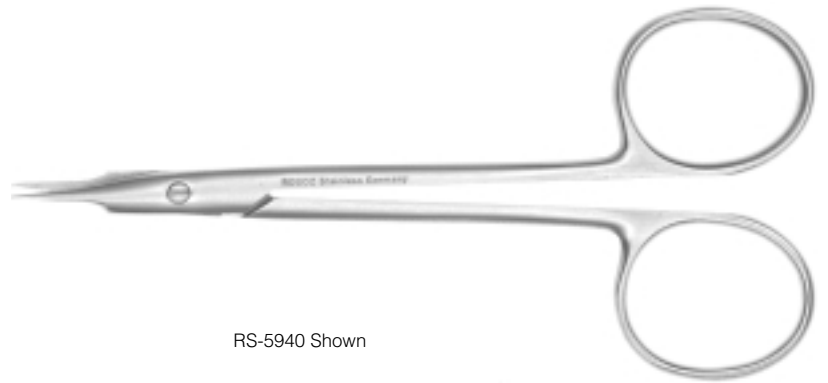

RS-5918 Micro Dissecting
 angled, sharp
 blade length 25mm
 length 4¹/₂"

RS-5921 Micro Dissecting
 curved on side, sharp
 blade length 22mm
 length 4¹/₂"

RS-5925 LA GRANGE
 double curve
 sharp serrated
 blade length 18mm
 length 4¹/₄"

RS-5928 O'BRIEN
 angular
 blade length 14mm
 length 3³/₄"

RS-5930 McGUIRE
 right
 blade length 15mm
 length 4"

RS-5940 STEVENS
 blade length 19mm
 length 4¹/₄"
 straight, sharp
RS-5941 curved, sharp

RS-5940 Shown

1-800-424-2984
www.roboz.com

RS-5942 Shown

RS-5942**RS-5943**

STEVENS

blade length 19mm

length 4^{1/4}"

straight, blunt

curved, blunt