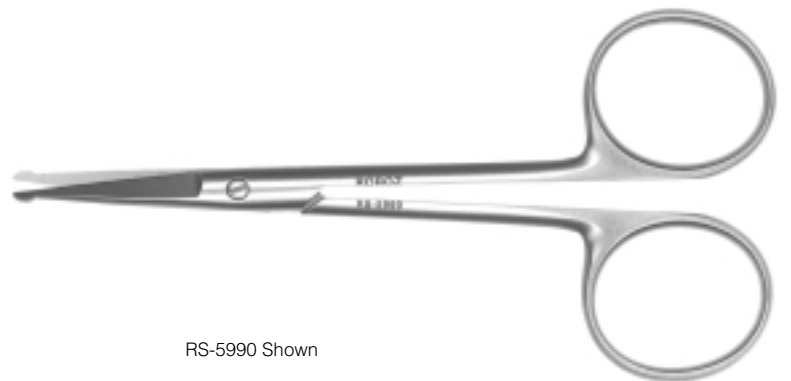

Micro Dissecting
blade length 25mm
length 4¹/₂"
RS-5983 curved, blunt, standard
RS-5983L left handed version
RS-5985 curved, blunt, carbide
blades

RS-5983 Shown

Micro Dissecting
blade length 26mm
length 4"
RS-5990 straight, probe points

RS-5990 Shown