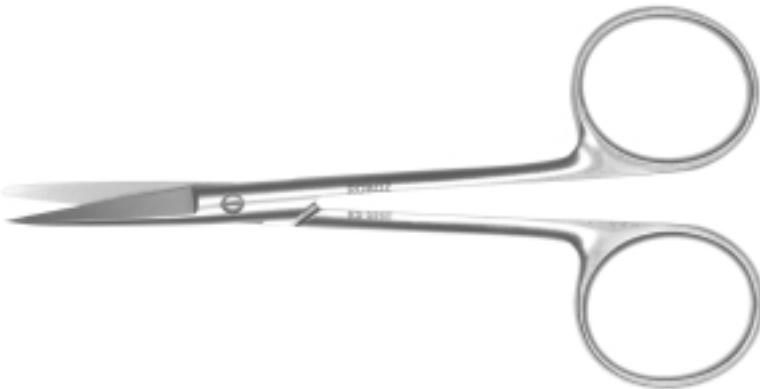

RS-5918 Micro Dissecting
 angled, sharp
 blade length 25mm
 length 4¹/₂"

RS-5921 Micro Dissecting
 curved on side, sharp
 blade length 22mm
 length 4¹/₂"

RS-5925 LA GRANGE
 double curve
 sharp serrated
 blade length 18mm
 length 4¹/₄"

1-800-424-2984
www.roboz.com

RS-5942 Shown

RS-5942**RS-5943**

STEVENS

blade length 19mm

length 4^{1/4}"

straight, blunt

curved, blunt

RS-5960 Shown

RS-5960**RS-5963**

KNAPP

blade length 27mm

length 4"

straight, sharp-blunt

curved, sharp-blunt

RS-5962 Shown