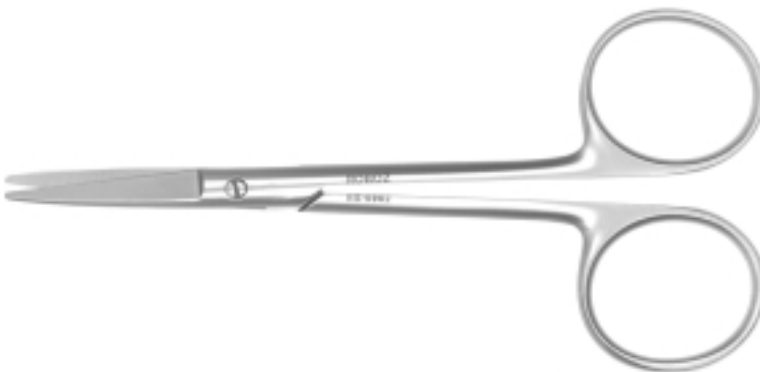

1-800-424-2984
www.roboz.com

RS-5942 Shown

RS-5942**RS-5943**

STEVENS

blade length 19mm

length 4^{1/4}"

straight, blunt

curved, blunt

RS-5960 Shown

RS-5960**RS-5963**

KNAPP

blade length 27mm

length 4"

straight, sharp-blunt

curved, sharp-blunt

RS-5962 Shown