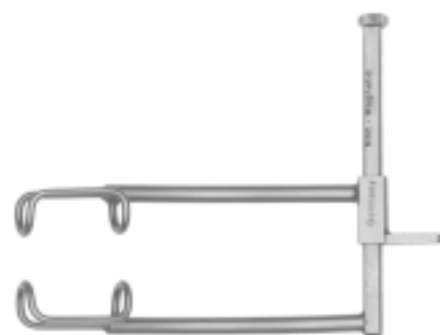

RS-6500 AGRICOLA
 3x3 prongs
 depth 4mm
 spread 1"
 length 1 1/2"

RS-6502 GOLDSTEIN
 3x3 prongs
 depth 5mm
 spread 3/4"
 length 1"

RS-6510 Shown

RS-6510 ALM
 4x4 prongs
 depth 3mm
 spread 2 1/4"
 length 2 3/4"
RS-6514 depth 13mm
 spread 3"
 length 4"

RS-6521 Shown

RS-6521 Cross Action Retractor
 with ratchet
 spread 1"
 length 4"
 angled
 4x4 blunt prongs
RS-6524 straight
 4x4 blunt prongs

RS-6540 BARRAQUER
 wire blades
 spread 12mm
 blade width 10mm
 length 1 3/4"

RS-6550 MURDOCK
 non-magnetic, chrome
 spread 38mm
 blade width 15mm
 length 2¹/₄"

RS-6560 MCKINNEY RETRACTOR
 spread 2"
 blade width 15mm

RS-6561 COOK
 non-magnetic
 spread 1.5"
 blade width 11mm
 length 2"

RS-6570 CASTROVIEJO
 non-magnetic
 spread 35mm
 blade length 15mm
 blade depth 5mm
 length 3³/₄"

RS-6585 DAVIS
 3x3 blunt prongs
 spread 2.5"
 length 4¹/₂"