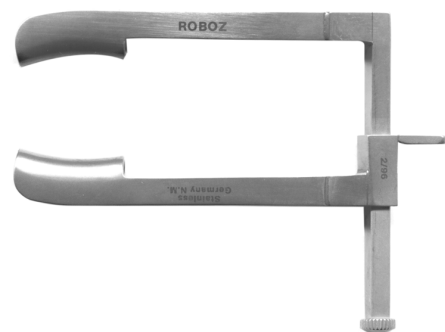

RS-6500 AGRICOLA
 3x3 prongs
 depth 4mm
 spread 1"
 length 1 1/2"

RS-6502 GOLDSTEIN
 3x3 prongs
 depth 5mm
 spread 3/4"
 length 1"

RS-6510 Shown

RS-6510 ALM
 4x4 prongs
 depth 3mm
 spread 2 1/4"
 length 2 3/4"
RS-6514 depth 13mm
 spread 3"
 length 4"

RS-6521 Shown

RS-6521 Cross Action Retractor
 with ratchet
 spread 1"
 length 4"
 angled
 4x4 blunt prongs
RS-6524 straight
 4x4 blunt prongs

RS-6540 BARRAQUER
 wire blades
 spread 12mm
 blade width 10mm
 length 1 3/4"

RS-6550 MURDOCK
 non-magnetic, chrome
 spread 38mm
 blade width 15mm
 length 2¹/₄"

RS-6560 MCKINNEY RETRACTOR
 spread 2"
 blade width 15mm

RS-6561 COOK
 non-magnetic
 spread 1.5"
 blade width 11mm
 length 2"

RS-6570 CASTROVIEJO
 non-magnetic
 spread 35mm
 blade length 15mm
 blade depth 5mm
 length 3³/₄"

RS-6585 DAVIS
 3x3 blunt prongs
 spread 2.5"
 length 4¹/₂"