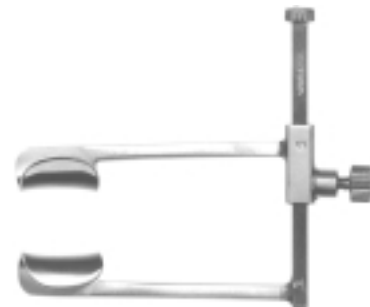

RS-6500 AGRICOLA
 3x3 prongs
 depth 4mm
 spread 1"
 length 1 1/2"

RS-6502 GOLDSTEIN
 3x3 prongs
 depth 5mm
 spread 3/4"
 length 1"

RS-6510 Shown

RS-6510 ALM
 4x4 prongs
 depth 3mm
 spread 2 1/4"
 length 2 3/4"
RS-6514 depth 13mm
 spread 3"
 length 4"

RS-6521 Shown

RS-6521 Cross Action Retractor
 with ratchet
 spread 1"
 length 4"
 angled
 4x4 blunt prongs
RS-6524 straight
 4x4 blunt prongs

RS-6540 BARRAQUER
 wire blades
 spread 12mm
 blade width 10mm
 length 1 3/4"

RS-6550 MURDOCK
 non-magnetic, chrome
 spread 38mm
 blade width 15mm
 length 2¹/₄"

RS-6560 MCKINNEY RETRACTOR
 spread 2"
 blade width 15mm

RS-6561 COOK
 non-magnetic
 spread 1.5"
 blade width 11mm
 length 2"

RS-6570 CASTROVIEJO
 non-magnetic
 spread 35mm
 blade length 15mm
 blade depth 5mm
 length 3³/₄"

RS-6585 DAVIS
 3x3 blunt prongs
 spread 2.5"
 length 4¹/₂"